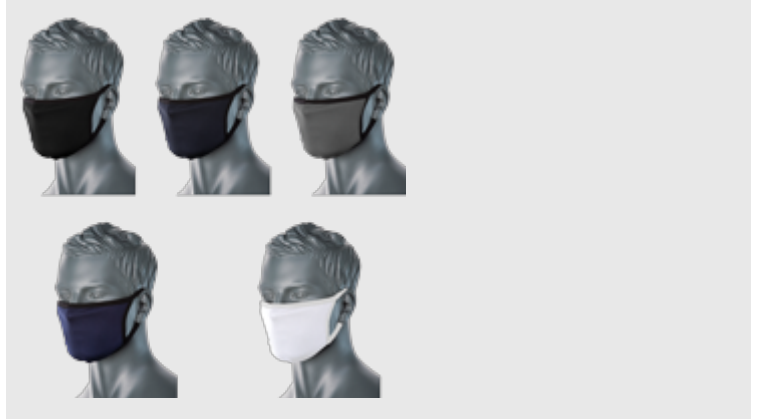

CV30 - 3 Ply Fabric Face Mask (25)

Collection: Fabric Masks

Range: Workwear

Shell Fabric: 65% Polyester, 35% Cotton g

Lining Fabric: 100% Cotton g

Outer Carton: 36

Product information

3 ply reusable fabric mask with breathable inner cotton fabric for all day comfort. Elasticated ear loops for the perfect fit. Machine washable at 60 degrees. Folded flat, each mask is packed inside an individual hygienic polybag. 25 masks per retail box.

Features

- 100% Cotton breathable inner fabric for all day comfort
- Reusable and machine washable at 60 degrees
- Individually wrapped inside hygienic polybag
- Retail box which aids presentation for retail sales